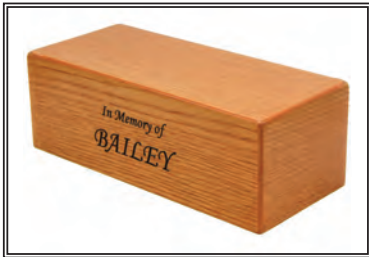

SL100 MDF Urn w/ Laser Engraving

(MDF Oak text is black)

Oak, Walnut	Pet Size	Urn Volume	Price
Small	0 - 12 lbs.	15 ci.	
Medium	13 - 28 lbs.	35 ci.	
Large	29 - 68 lbs.	85 ci.	
Extra Large	69 - 92 lbs.	115 ci.	
Jumbo	93 - 116 lbs.	145 ci.